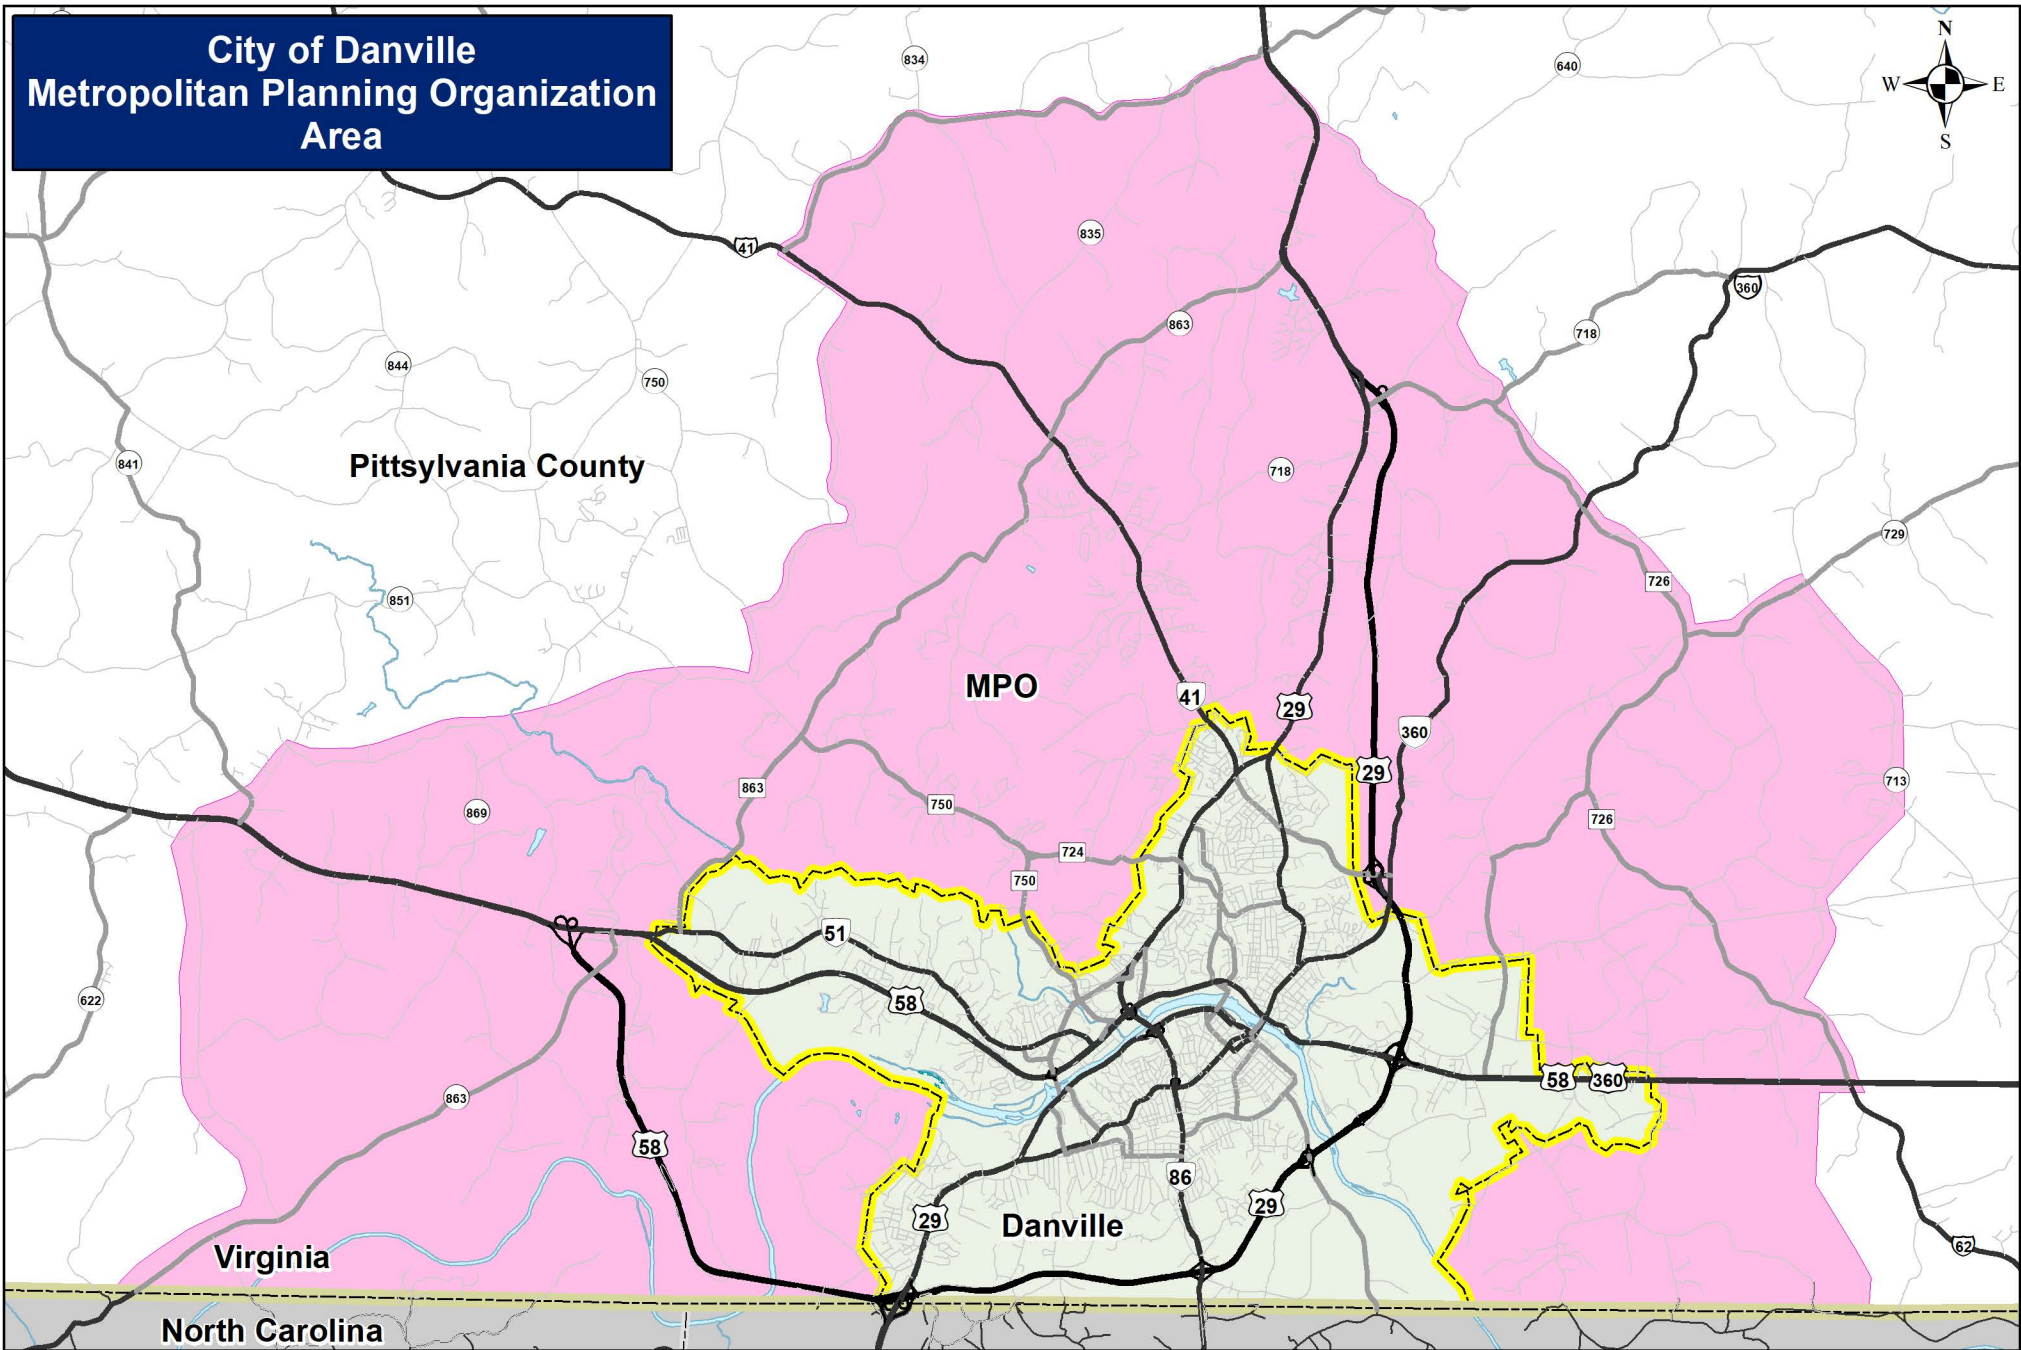

City of Danville Metropolitan Planning Organization Area

Source: U.S. Census Bureau. TIGER Products;
Virginia Geographic Information Network (VGIN);
<http://www.wppdc.org/danville-mpo>

Disclaimer: This map is for general illustrative reference and planning purposes only. The data utilized herein is derived from public records that are constantly undergoing change. Information shown does not replace a site survey and is not warranted for legal content or accuracy. The West Piedmont PDC cannot guarantee the accuracy or completeness of the data and does not assume any responsibility for its uses.